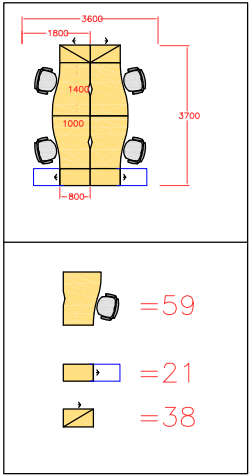

THE STRAND - 213

MASTER DESTINY PLAN

- 1st Floor
- 25/11/06
- V1008

— TO BE REINSTATED
— TO BE REMOVED

Ⓢ = Smoke Detector

Scale @ A3 1:200