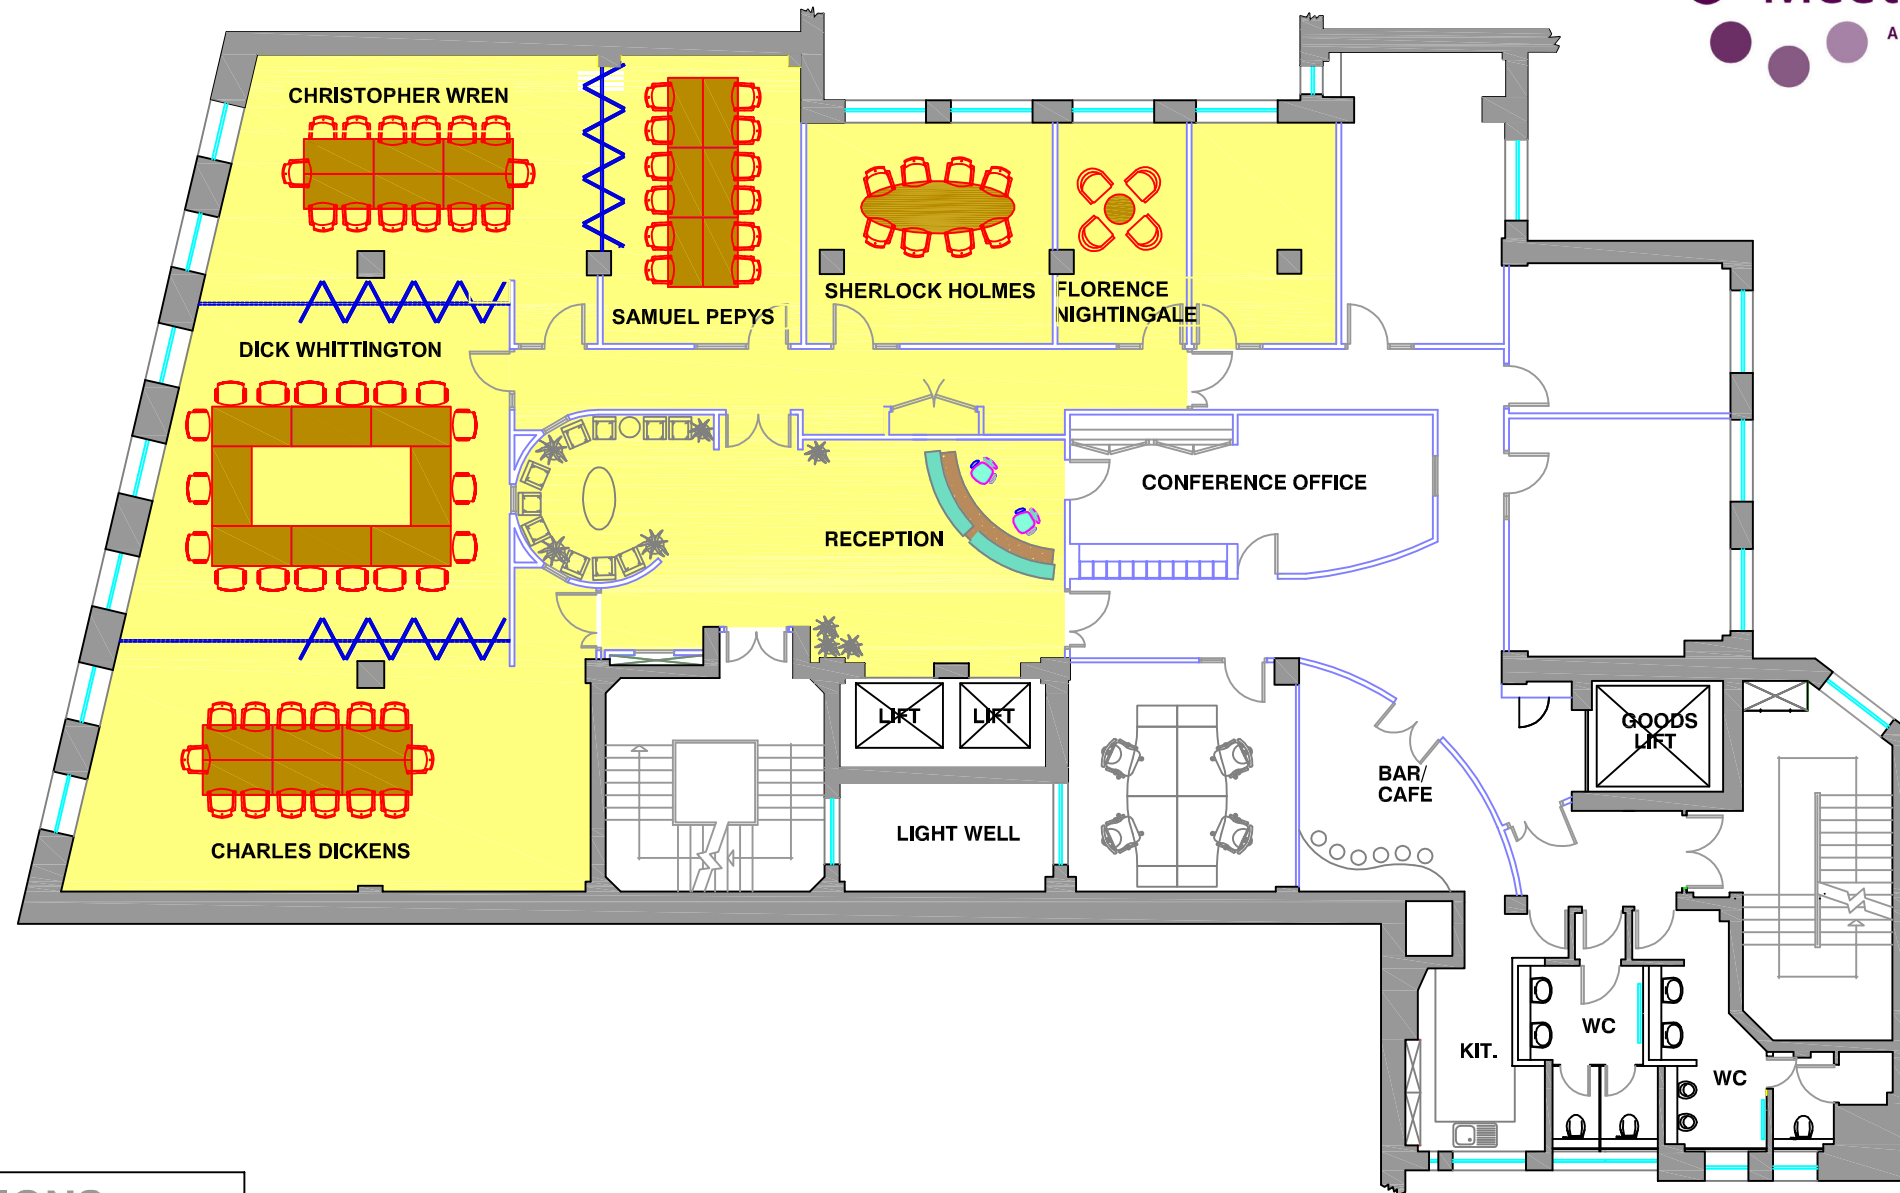

SECOND FLOOR

FIRST FLOOR

ROOM DIMENSIONS	
ROOM NAME	L x W METRES
FLORENCE NIGHTINGALE	4.9 X 2.6
SHERLOCK HOLMES	4.9 X 4.5
SAMUEL PEPYS	5.8 X 4.0
CHRISTOPHER WREN	7.6 X 5.0
WREN & PEPYS	11.5 X 5.8
DICKENS, WHITTINGTON & WREN	16.7 X 7.1
DICKENS, WHITTINGTON, WREN & PEPYS	16.7 X 7.1 (11.5 at end)
WHITTINGTON & WREN	11.5 X 7.2
DICKENS & WHITTINGTON	12 X 7.2
CHARLES DICKENS	10.1 X 5.1
DICK WHITTINGTON	7.1 X 7.1
OSCAR WILDE	2.9 X 3.1

MEETING VENUES OXFORD STREET

- KEY**
-  WINDOWS
 -  CONFERENCE FLOOR
 -  CONFERENCE FURNITURE
 -  FOLDING PARTITION SCREEN