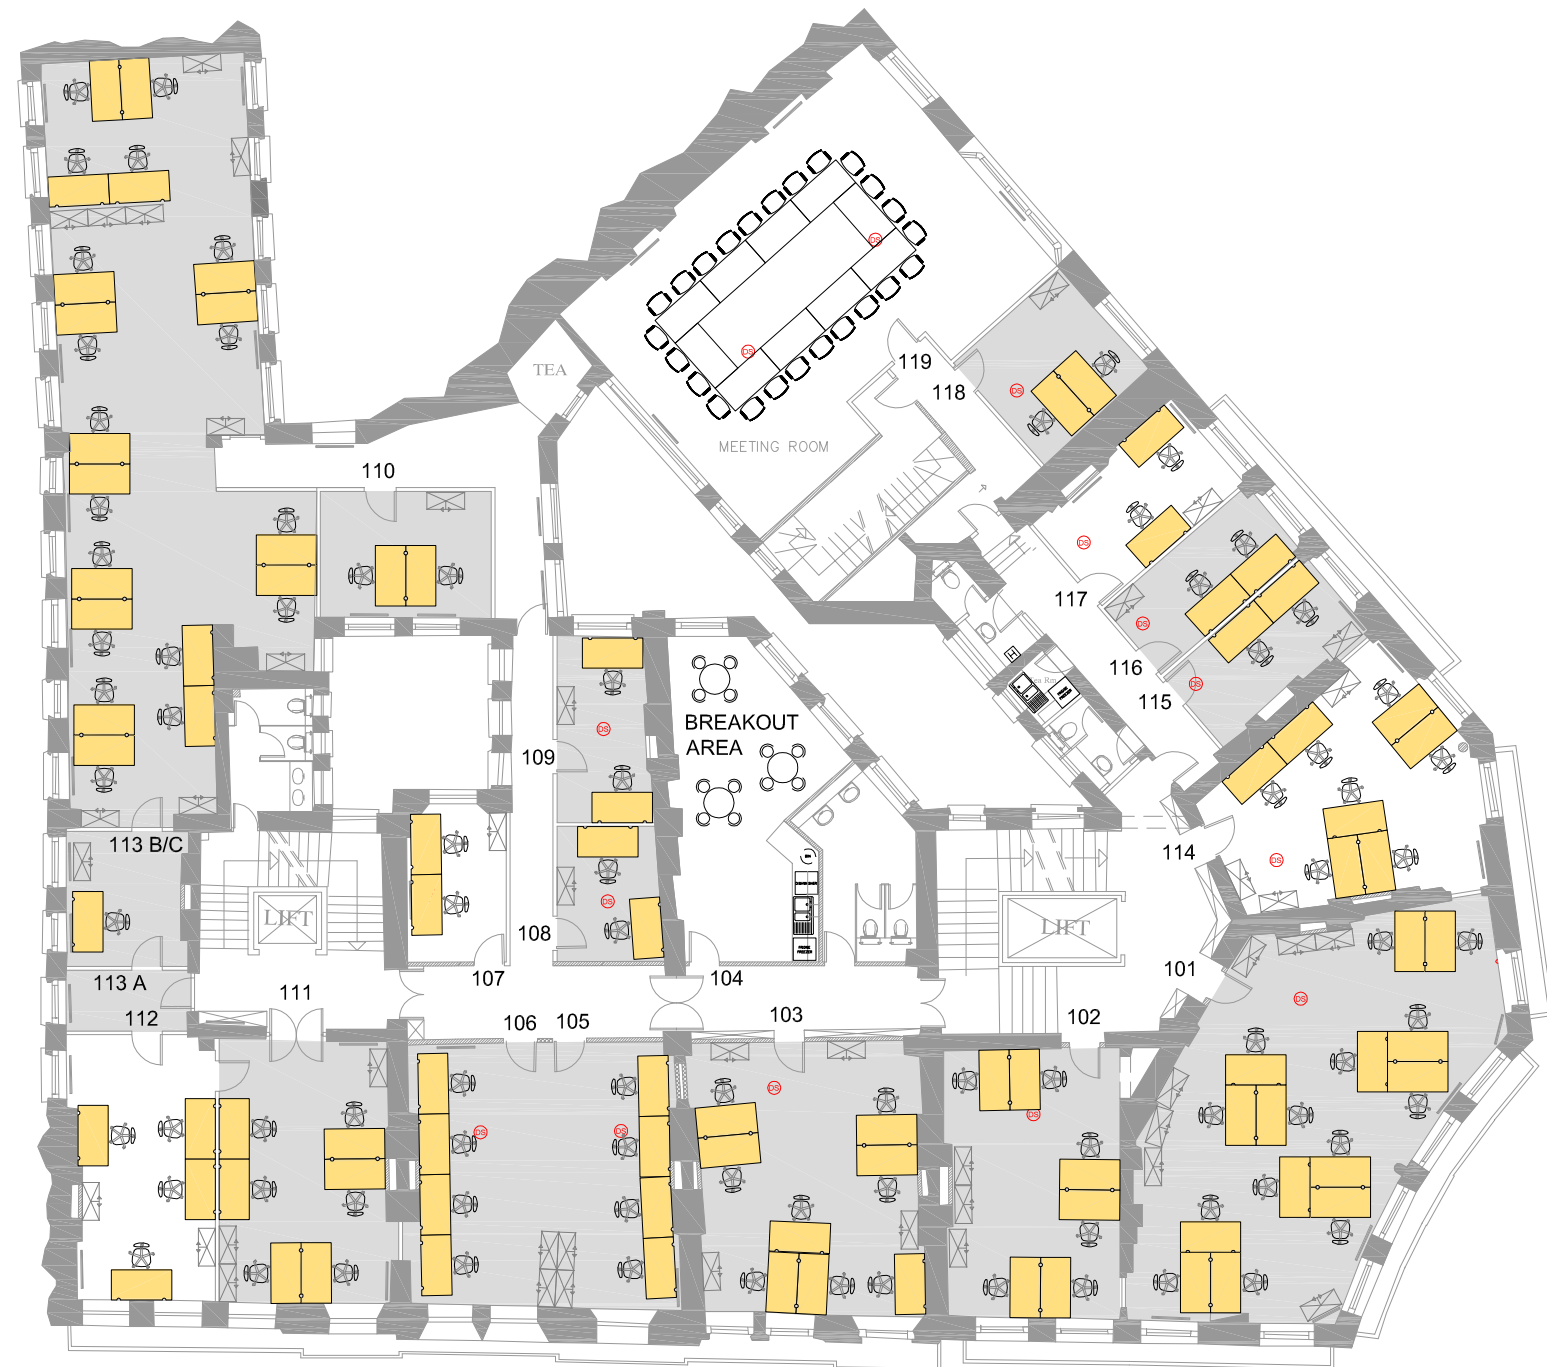

FLEET STREET - 203

MASTER DESTINY PLAN

- 1st Floor
- V1208

TO BE REINSTATED

TO BE REMOVED

Ⓢ = Smoke Detector
Scale @ A3 1:200