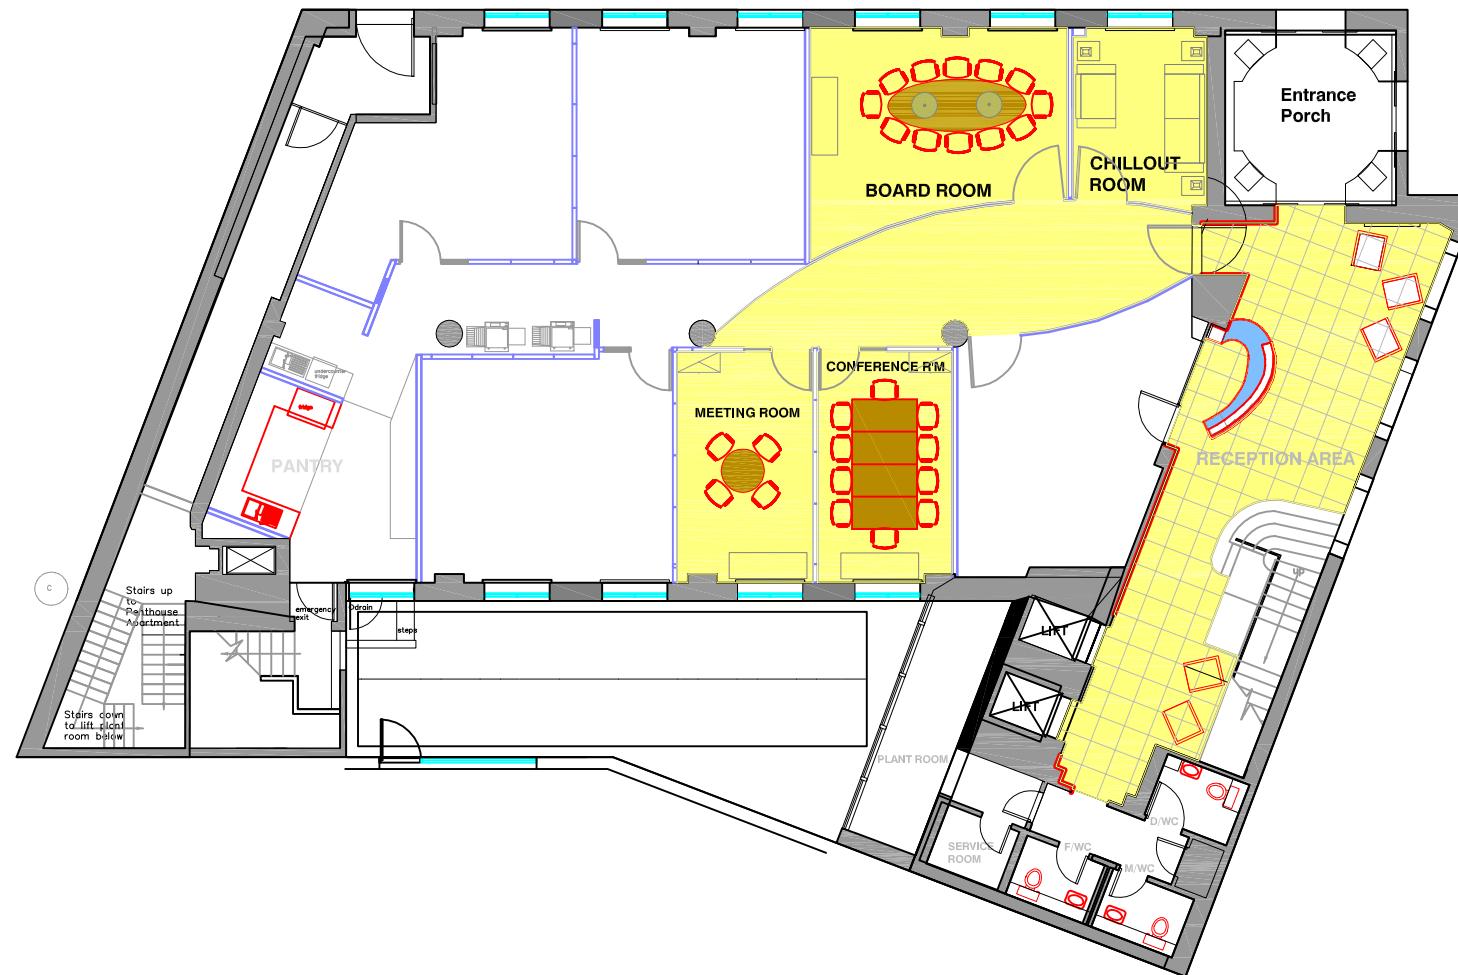

MEETING VENUES CHANDOS PLACE GROUND FLOOR

ROOM DIMENSIONS	
ROOM NAME	L x W METRES
BOARDROOM	6.0 X 4.3
CONFERENCE ROOM	3.1 X 5.4
MEETING ROOM	3.1 X 5.4
CHILLOUT ROOM	3.1 X 4.0

KEY

-  WINDOWS
-  CONFERENCE FLOOR
-  CONFERENCE FURNITURE
-  FOLDING PARTITION SCREEN